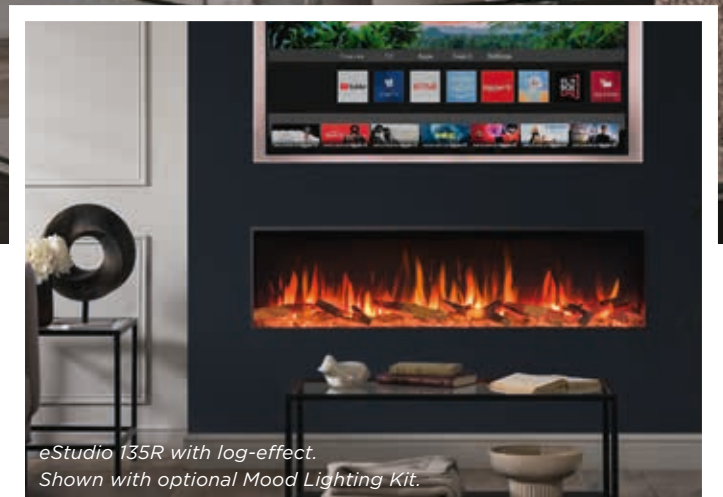

Scan the QR code
to view the range

eStudio 60R with log-effect.

eStudio 60R

- Chromalight® Immersive LED System
- Three different flame options: Amber & Yellow, Amber with Yellow accent, Yellow with Amber accent
- Life-like, glowing ember bed
- 13 fuel bed lighting colours and Spectrum Mode
- Flames and fuel effect lighting can be enjoyed without the heat
- Log or optional Silver Birch ultra-realistic glowing fuel-effects

eStudio 85R with log-effect.

eStudio 85R

- Chromalight® Immersive LED System
- Three different flame options: Amber & Yellow, Amber with Yellow accent, Yellow with Amber accent
- Life-like, glowing ember bed
- 13 fuel bed lighting colours and Spectrum Mode
- Flames and fuel effect lighting can be enjoyed without the heat
- Log or optional Silver Birch ultra-realistic glowing fuel-effects
- Programmable Thermostatic Eco Remote Control
- Up to 2kW programmable heating
- Optional Mood Lighting System
- Ecodesign Energy Saving Features

eStudio 105R

- Chromalight® Immersive LED System
- Three different flame options: Amber & Yellow, Amber with Yellow accent, Yellow with Amber accent
- Life-like, glowing ember bed
- 13 fuel bed lighting colours and Spectrum Mode
- Flames and fuel effect lighting can be enjoyed without the heat
- Log or optional Silver Birch ultra-realistic glowing fuel-effects
- Programmable Thermostatic Eco Remote Control
- Up to 2kW programmable heating
- Optional Mood Lighting System
- Ecodesign Energy Saving Features

eStudio 105R with optional Silver Birch log-effect. Shown with optional Mood Lighting Kit.

eStudio 135R

- Chromalight® Immersive LED System
- Three different flame options: Amber & Yellow, Amber with Yellow accent, Yellow with Amber accent
- Life-like, glowing ember bed
- 13 fuel bed lighting colours and Spectrum Mode
- Flames and fuel effect lighting can be enjoyed without the heat
- Log or optional Silver Birch ultra-realistic glowing fuel-effects