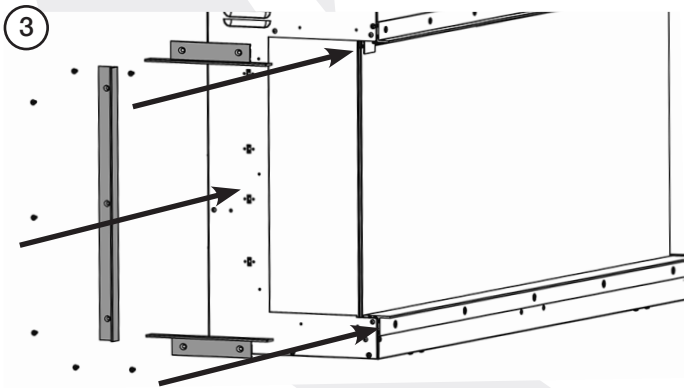

PRE-INSTALLATION

DECORATIVE FRAME

RIGHT VIEWING FACE

FRONT VIEWING FACE

PRE-INSTALLATION

LEFT VIEWING FACE

MOUNTING BRACKET

INSTALLATION

INSTALLATION METHOD 1

INSTALLATION METHOD 2

110RW x4
150RW x6
190RW x6

ALL METHODS

FRONT VIEWING FACE INSTALLATION

AVANTI	A	B
110RW	1138	641
150RW	1538	641
190RW	1988	641

TWO SIDED VIEW INSTALLATION

AVANTI	A	B
110RW	1128	635
150RW	1528	635
190RW	1978	635