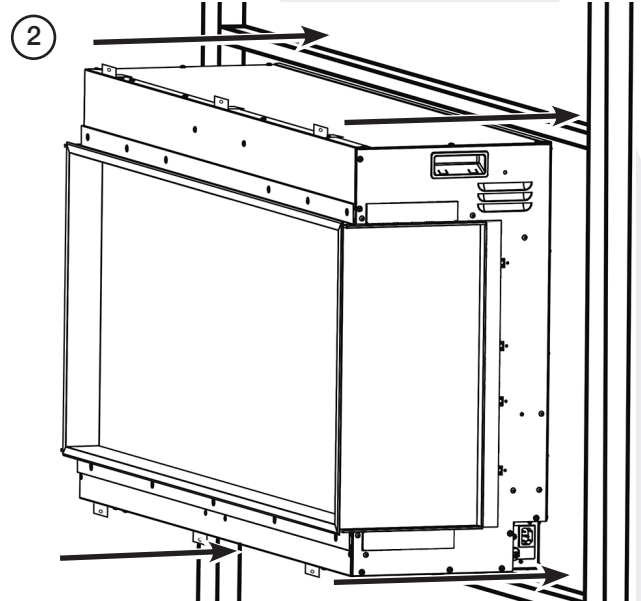

PRE-INSTALLATION

DECORATIVE FRAME

RIGHT VIEWING FACE

FRONT VIEWING FACE

PRE-INSTALLATION

LEFT VIEWING FACE

MOUNTING BRACKET

INSTALLATION

INSTALLATION METHOD 1

INSTALLATION METHOD 2

110RW x4
150RW x6
190RW x6

ALL METHODS

FRONT VIEWING FACE INSTALLATION

AVANTI	A	B
110RW	1138	641
150RW	1538	641
190RW	1988	641

TWO SIDED VIEW INSTALLATION

AVANTI	A	B
110RW	1128	635
150RW	1528	635
190RW	1978	635