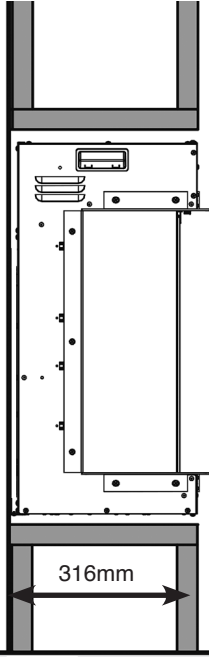

MODEL	A	B	C	D	E	F	G	H	I	J	K	L	M	N	O	P
Avanti 110RW	1154	628	1118	443	1100	425	111	442	66.5	445	862	300	336	22	12	215
Avanti 150RW	1554	628	1518	443	1500	425	111	442	66.5	445	1284	300	336	22	12	215
Avanti 190RW	2004	628	1968	443	1950	425	111	442	66.5	445	1764	300	336	22	12	215

PRE-INSTALLATION

DECORATIVE FRAME

RIGHT VIEWING FACE

FRONT VIEWING FACE

PRE-INSTALLATION

LEFT VIEWING FACE

MOUNTING BRACKET

INSTALLATION

INSTALLATION METHOD 1

INSTALLATION METHOD 2

110RW x4
150RW x6
190RW x6

ALL METHODS

FRONT VIEWING FACE INSTALLATION

AVANTI	A	B
110RW	1138	641
150RW	1538	641
190RW	1988	641

TWO SIDED VIEW INSTALLATION

AVANTI	A	B
110RW	1128	635
150RW	1528	635
190RW	1978	635

3

6

4

7

5

THREESIDED VIEW INSTALLATION

AVANTI	A	B
110RW	1130	638
150RW	1530	638
190RW	1980	638