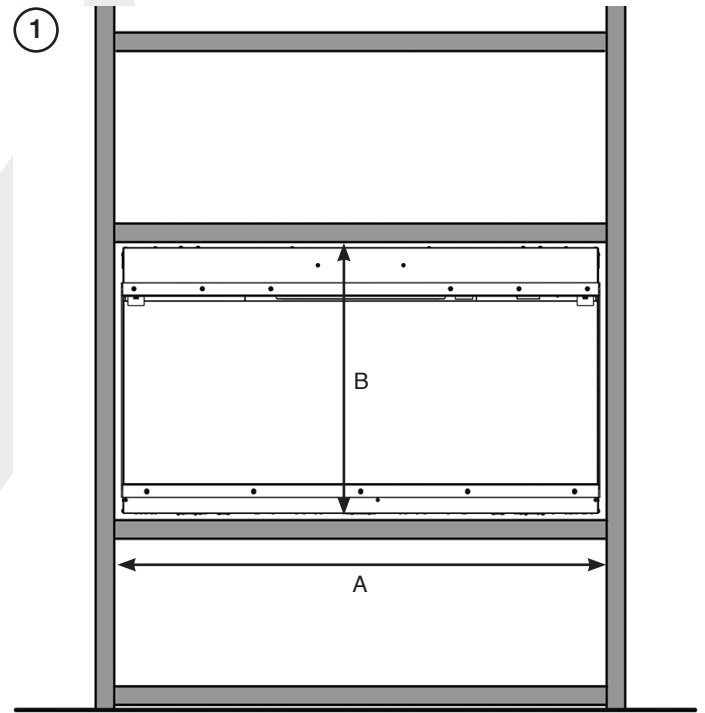

PRE-INSTALLATION

DECORATIVE FRAME

RIGHT VIEWING FACE

FRONT VIEWING FACE

PRE-INSTALLATION

LEFT VIEWING FACE

MOUNTING BRACKET

INSTALLATION

INSTALLATION METHOD 1

INSTALLATION METHOD 2

110RW x4
150RW x6
190RW x6

ALL METHODS

FRONT VIEWING FACE INSTALLATION

AVANTI	A	B
110RW	1138	641
150RW	1538	641
190RW	1988	641

TWO SIDED VIEW INSTALLATION

AVANTI	A	B
110RW	1128	635
150RW	1528	635
190RW	1978	635