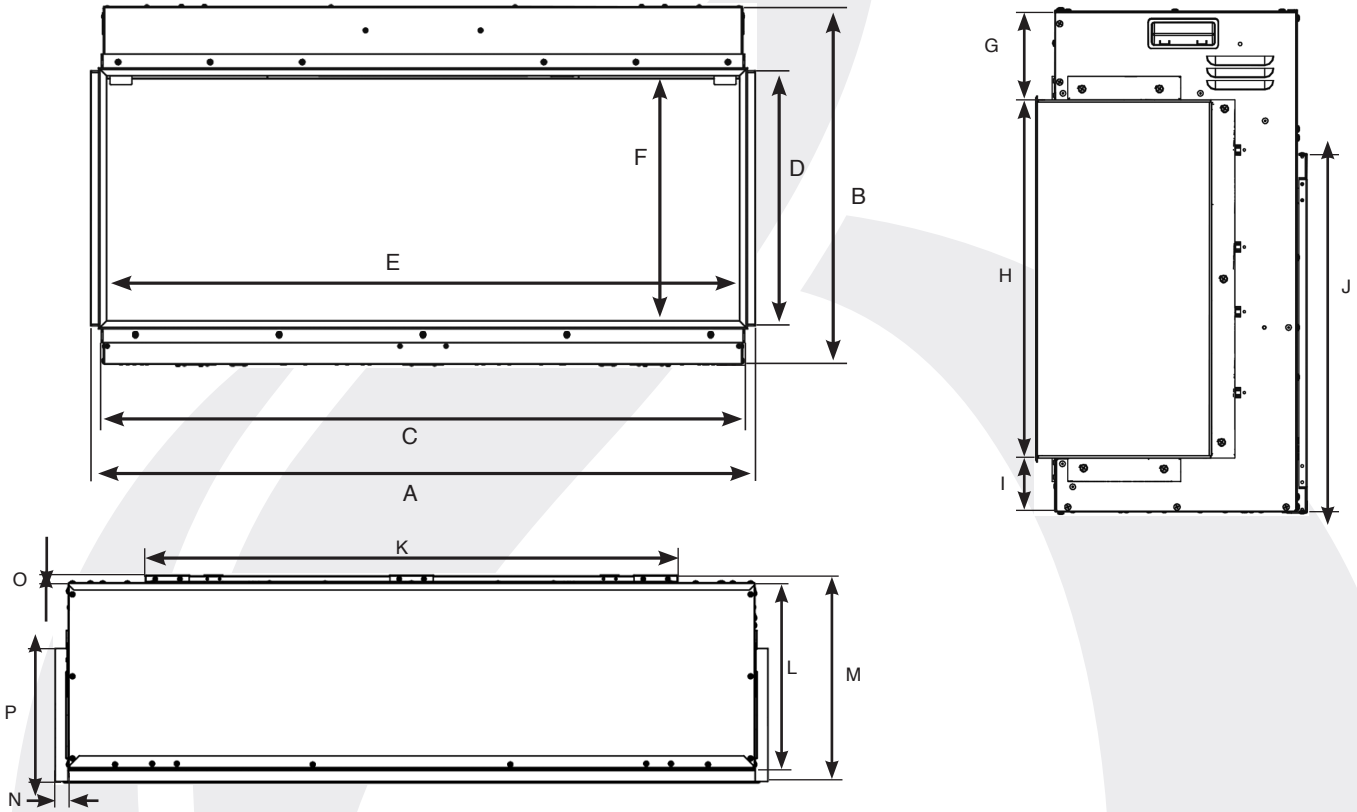

MODEL	A	B	C	D	E	F	G	H	I	J	K	L	M	N	O	P
Avanti 110RW	1154	628	1118	443	1100	425	111	442	66.5	445	862	300	336	22	12	215
Avanti 150RW	1554	628	1518	443	1500	425	111	442	66.5	445	1284	300	336	22	12	215
Avanti 190RW	2004	628	1968	443	1950	425	111	442	66.5	445	1764	300	336	22	12	215

PRE-INSTALLATION

DECORATIVE FRAME

RIGHT VIEWING FACE

FRONT VIEWING FACE

PRE-INSTALLATION

LEFT VIEWING FACE

MOUNTING BRACKET

INSTALLATION

INSTALLATION METHOD 1

INSTALLATION METHOD 2

110RW x4
150RW x6
190RW x6

ALL METHODS

FRONT VIEWING FACE INSTALLATION

AVANTI	A	B
110RW	1138	641
150RW	1538	641
190RW	1988	641

TWO SIDED VIEW INSTALLATION

AVANTI	A	B
110RW	1128	635
150RW	1528	635
190RW	1978	635