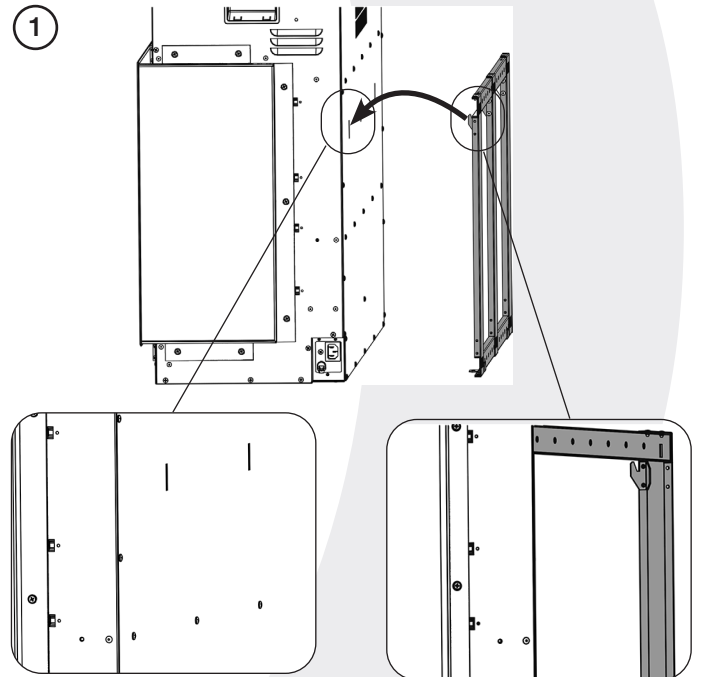

PRE-INSTALLATION

DECORATIVE FRAME

RIGHT VIEWING FACE

FRONT VIEWING FACE

PRE-INSTALLATION

LEFT VIEWING FACE

MOUNTING BRACKET

INSTALLATION

INSTALLATION METHOD 1

INSTALLATION METHOD 2

110RW x4
150RW x6
190RW x6

ALL METHODS

FRONT VIEWING FACE INSTALLATION

AVANTI	A	B
110RW	1138	641
150RW	1538	641
190RW	1988	641

TWO SIDED VIEW INSTALLATION

AVANTI	A	B
110RW	1128	635
150RW	1528	635
190RW	1978	635