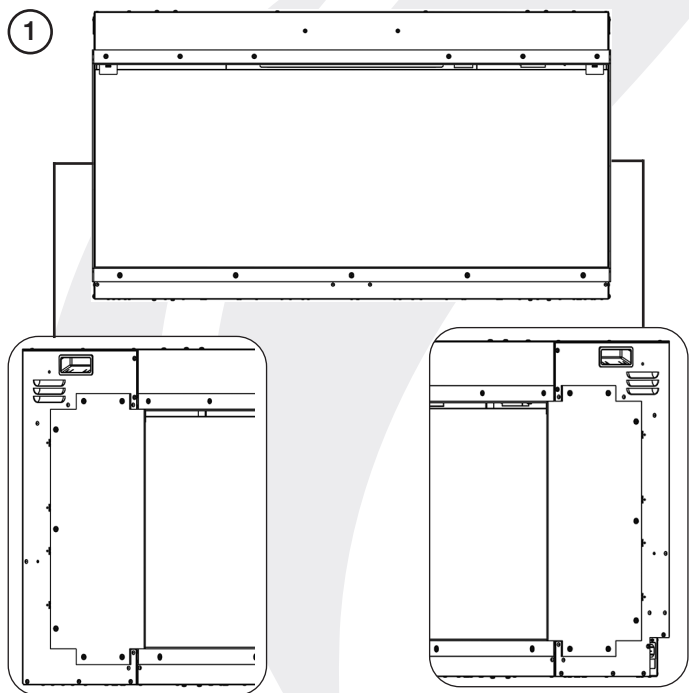

MODEL	A	B	C	D	E	F	G	H	I	J	K	L	M	N	O	P
Avanti 110RW	1154	628	1118	443	1100	425	111	442	66.5	445	862	300	336	22	12	215
Avanti 150RW	1554	628	1518	443	1500	425	111	442	66.5	445	1284	300	336	22	12	215
Avanti 190RW	2004	628	1968	443	1950	425	111	442	66.5	445	1764	300	336	22	12	215

PRE-INSTALLATION

DECORATIVE FRAME

RIGHT VIEWING FACE

FRONT VIEWING FACE

PRE-INSTALLATION

LEFT VIEWING FACE

MOUNTING BRACKET

INSTALLATION

INSTALLATION METHOD 1

INSTALLATION METHOD 2

110RW x4
150RW x6
190RW x6

ALL METHODS

FRONT VIEWING FACE INSTALLATION

AVANTI	A	B
110RW	1138	641
150RW	1538	641
190RW	1988	641

TWO SIDED VIEW INSTALLATION

AVANTI	A	B
110RW	1128	635
150RW	1528	635
190RW	1978	635