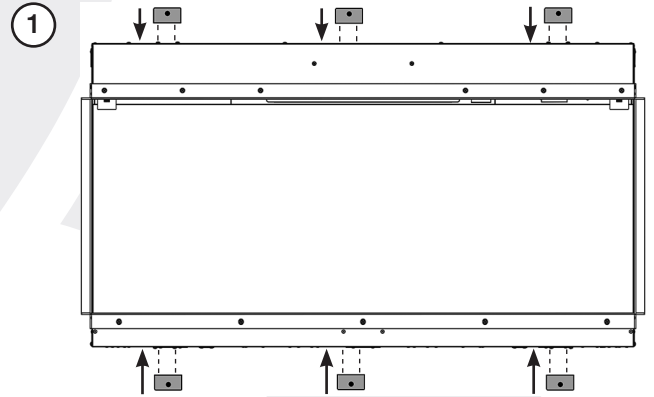

MODEL	A	B	C	D	E	F	G	H	I	J	K	L	M	N	O	P
Avanti 110RW	1154	628	1118	443	1100	425	111	442	66.5	445	862	300	336	22	12	215
Avanti 150RW	1554	628	1518	443	1500	425	111	442	66.5	445	1284	300	336	22	12	215
Avanti 190RW	2004	628	1968	443	1950	425	111	442	66.5	445	1764	300	336	22	12	215

PRE-INSTALLATION

DECORATIVE FRAME

RIGHT VIEWING FACE

FRONT VIEWING FACE

PRE-INSTALLATION

LEFT VIEWING FACE

MOUNTING BRACKET

INSTALLATION

INSTALLATION METHOD 1

INSTALLATION METHOD 2

110RW x4
150RW x6
190RW x6

ALL METHODS

FRONT VIEWING FACE INSTALLATION

AVANTI	A	B
110RW	1138	641
150RW	1538	641
190RW	1988	641

TWO SIDED VIEW INSTALLATION

AVANTI	A	B
110RW	1128	635
150RW	1528	635
190RW	1978	635