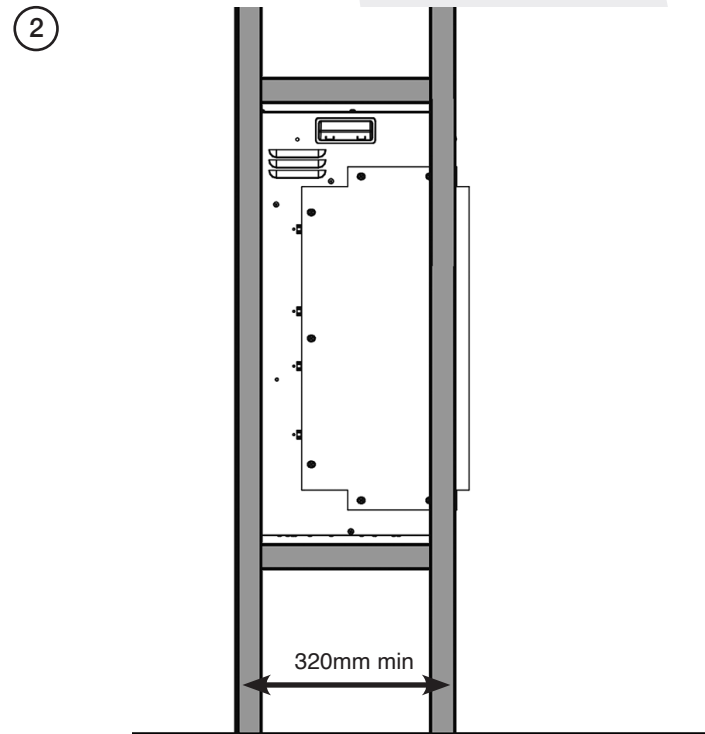

PRE-INSTALLATION

DECORATIVE FRAME

RIGHT VIEWING FACE

FRONT VIEWING FACE

PRE-INSTALLATION

LEFT VIEWING FACE

MOUNTING BRACKET

INSTALLATION

INSTALLATION METHOD 1

INSTALLATION METHOD 2

110RW x4
150RW x6
190RW x6

ALL METHODS

FRONT VIEWING FACE INSTALLATION

AVANTI	A	B
110RW	1138	641
150RW	1538	641
190RW	1988	641

TWO SIDED VIEW INSTALLATION

AVANTI	A	B
110RW	1128	635
150RW	1528	635
190RW	1978	635

3

6

4

7

5

THREESIDED VIEW INSTALLATION

AVANTI	A	B
110RW	1130	638
150RW	1530	638
190RW	1980	638