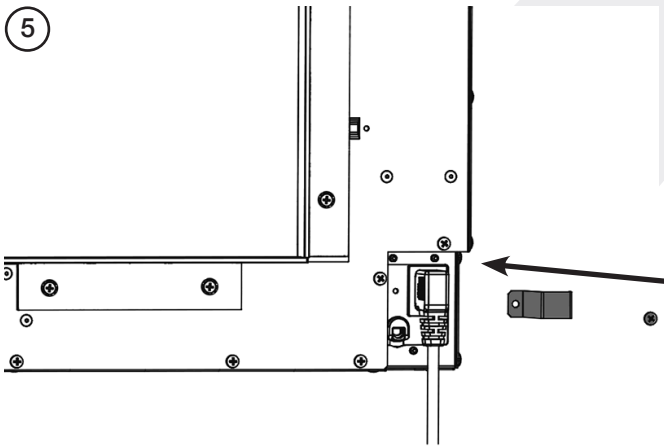

PRE-INSTALLATION

DECORATIVE FRAME

RIGHT VIEWING FACE

FRONT VIEWING FACE

PRE-INSTALLATION

LEFT VIEWING FACE

MOUNTING BRACKET

INSTALLATION

INSTALLATION METHOD 1

INSTALLATION METHOD 2

110RW x4
150RW x6
190RW x6

ALL METHODS

FRONT VIEWING FACE INSTALLATION

AVANTI	A	B
110RW	1138	641
150RW	1538	641
190RW	1988	641

TWO SIDED VIEW INSTALLATION

AVANTI	A	B
110RW	1128	635
150RW	1528	635
190RW	1978	635

3

6

4

7

5

THREESIDED VIEW INSTALLATION

AVANTI	A	B
110RW	1130	638
150RW	1530	638
190RW	1980	638