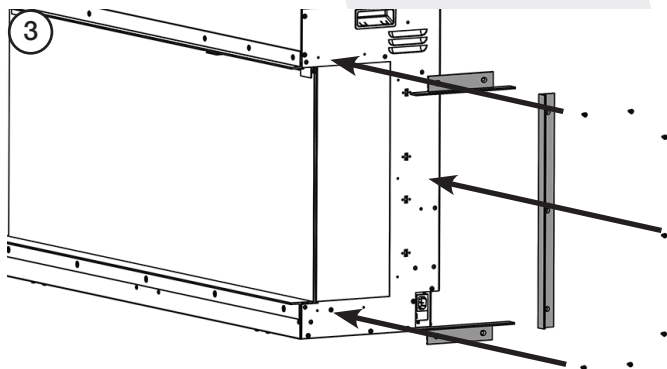

PRE-INSTALLATION

DECORATIVE FRAME

RIGHT VIEWING FACE

FRONT VIEWING FACE

PRE-INSTALLATION

LEFT VIEWING FACE

MOUNTING BRACKET

INSTALLATION

INSTALLATION METHOD 1

INSTALLATION METHOD 2

110RW x4
150RW x6
190RW x6

ALL METHODS

FRONT VIEWING FACE INSTALLATION

AVANTI	A	B
110RW	1138	641
150RW	1538	641
190RW	1988	641

TWO SIDED VIEW INSTALLATION

AVANTI	A	B
110RW	1128	635
150RW	1528	635
190RW	1978	635