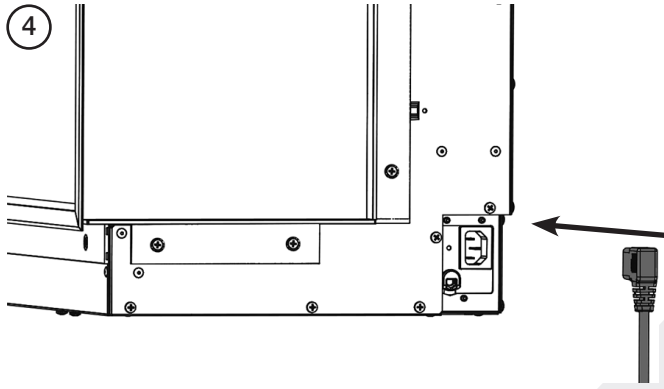

PRE-INSTALLATION

DECORATIVE FRAME

RIGHT VIEWING FACE

FRONT VIEWING FACE

PRE-INSTALLATION

LEFT VIEWING FACE

MOUNTING BRACKET

INSTALLATION

INSTALLATION METHOD 1

INSTALLATION METHOD 2

110RW x4
150RW x6
190RW x6

ALL METHODS

FRONT VIEWING FACE INSTALLATION

AVANTI	A	B
110RW	1138	641
150RW	1538	641
190RW	1988	641

TWO SIDED VIEW INSTALLATION

AVANTI	A	B
110RW	1128	635
150RW	1528	635
190RW	1978	635