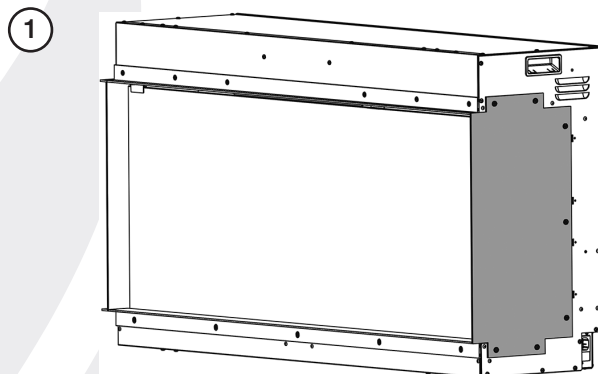

RIGHT VIEWING FACE