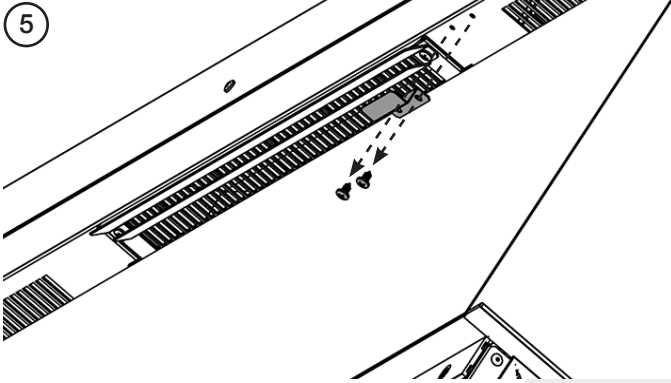

PRE-INSTALLATION

DECORATIVE FRAME

RIGHT VIEWING FACE

FRONT VIEWING FACE

PRE-INSTALLATION

LEFT VIEWING FACE

MOUNTING BRACKET

INSTALLATION

INSTALLATION METHOD 1

INSTALLATION METHOD 2

110RW x4
150RW x6
190RW x6

ALL METHODS

FRONT VIEWING FACE INSTALLATION

AVANTI	A	B
110RW	1138	641
150RW	1538	641
190RW	1988	641

TWO SIDED VIEW INSTALLATION

AVANTI	A	B
110RW	1128	635
150RW	1528	635
190RW	1978	635