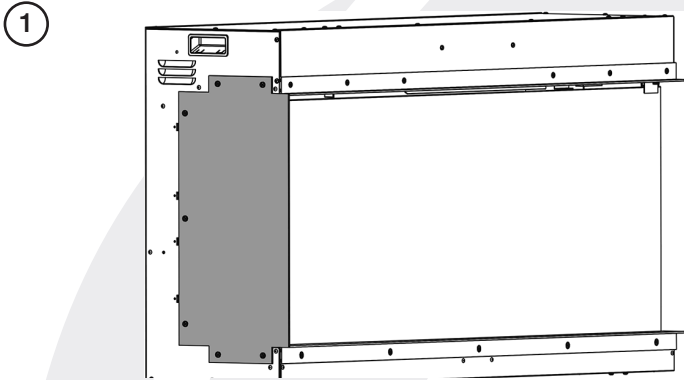

PRE-INSTALLATION

DECORATIVE FRAME

RIGHT VIEWING FACE

FRONT VIEWING FACE

PRE-INSTALLATION

LEFT VIEWING FACE

MOUNTING BRACKET

INSTALLATION

INSTALLATION METHOD 1

INSTALLATION METHOD 2

110RW x4
150RW x6
190RW x6

ALL METHODS

FRONT VIEWING FACE INSTALLATION

AVANTI	A	B
110RW	1138	641
150RW	1538	641
190RW	1988	641

TWO SIDED VIEW INSTALLATION

AVANTI	A	B
110RW	1128	635
150RW	1528	635
190RW	1978	635