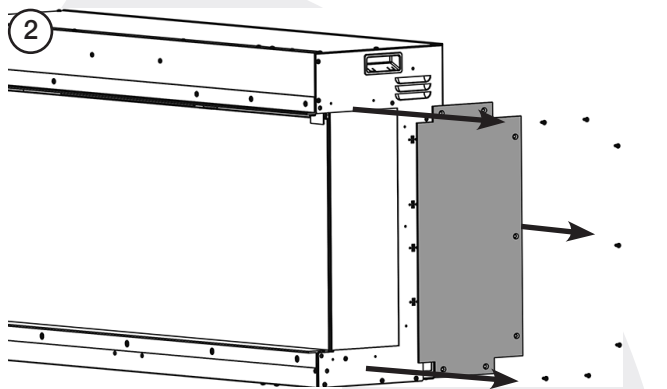

PRE-INSTALLATION

DECORATIVE FRAME

RIGHT VIEWING FACE

FRONT VIEWING FACE

PRE-INSTALLATION

LEFT VIEWING FACE

MOUNTING BRACKET

INSTALLATION

INSTALLATION METHOD 1

INSTALLATION METHOD 2

110RW x4
150RW x6
190RW x6

ALL METHODS

FRONT VIEWING FACE INSTALLATION

AVANTI	A	B
110RW	1138	641
150RW	1538	641
190RW	1988	641

TWO SIDED VIEW INSTALLATION

AVANTI	A	B
110RW	1128	635
150RW	1528	635
190RW	1978	635