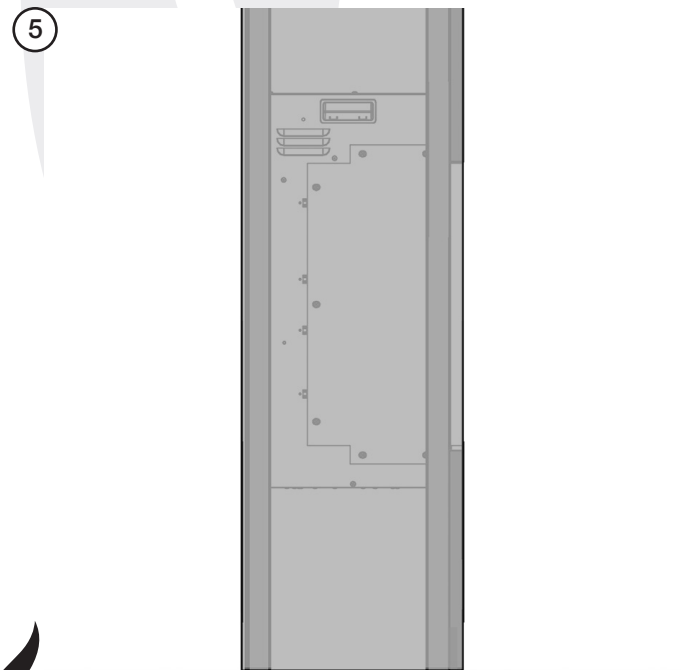

PRE-INSTALLATION

DECORATIVE FRAME

RIGHT VIEWING FACE

FRONT VIEWING FACE

PRE-INSTALLATION

LEFT VIEWING FACE

MOUNTING BRACKET

INSTALLATION

INSTALLATION METHOD 1

INSTALLATION METHOD 2

110RW x4
150RW x6
190RW x6

ALL METHODS

FRONT VIEWING FACE INSTALLATION

AVANTI	A	B
110RW	1138	641
150RW	1538	641
190RW	1988	641

TWO SIDED VIEW INSTALLATION

AVANTI	A	B
110RW	1128	635
150RW	1528	635
190RW	1978	635