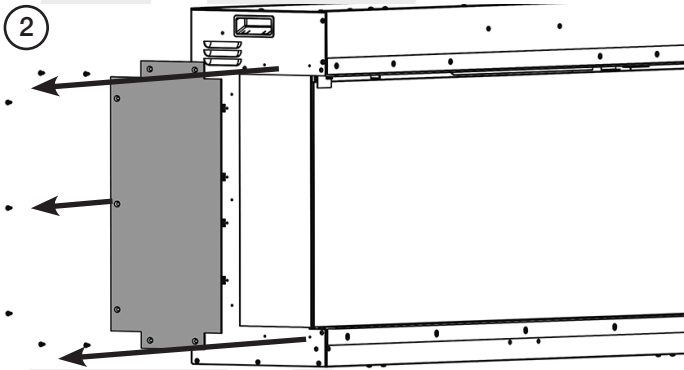

PRE-INSTALLATION

DECORATIVE FRAME

RIGHT VIEWING FACE

FRONT VIEWING FACE

PRE-INSTALLATION

LEFT VIEWING FACE

MOUNTING BRACKET

INSTALLATION

INSTALLATION METHOD 1

INSTALLATION METHOD 2

110RW x4
150RW x6
190RW x6

ALL METHODS

FRONT VIEWING FACE INSTALLATION

AVANTI	A	B
110RW	1138	641
150RW	1538	641
190RW	1988	641

TWO SIDED VIEW INSTALLATION

AVANTI	A	B
110RW	1128	635
150RW	1528	635
190RW	1978	635