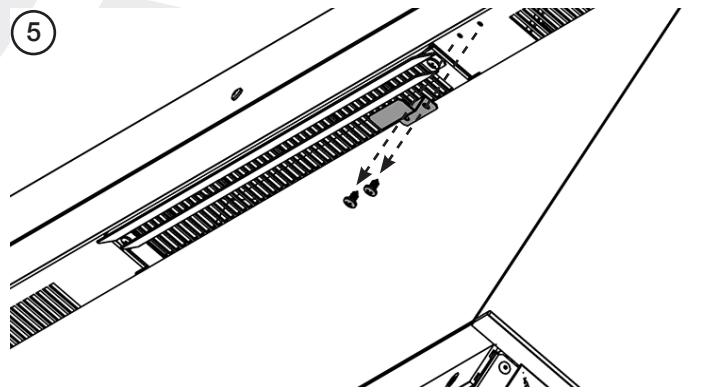

PRE-INSTALLATION

DECORATIVE FRAME

RIGHT VIEWING FACE

FRONT VIEWING FACE

PRE-INSTALLATION

LEFT VIEWING FACE

MOUNTING BRACKET

INSTALLATION

INSTALLATION METHOD 1

INSTALLATION METHOD 2

110RW x4
150RW x6
190RW x6

ALL METHODS

FRONT VIEWING FACE INSTALLATION

AVANTI	A	B
110RW	1138	641
150RW	1538	641
190RW	1988	641

TWO SIDED VIEW INSTALLATION

AVANTI	A	B
110RW	1128	635
150RW	1528	635
190RW	1978	635