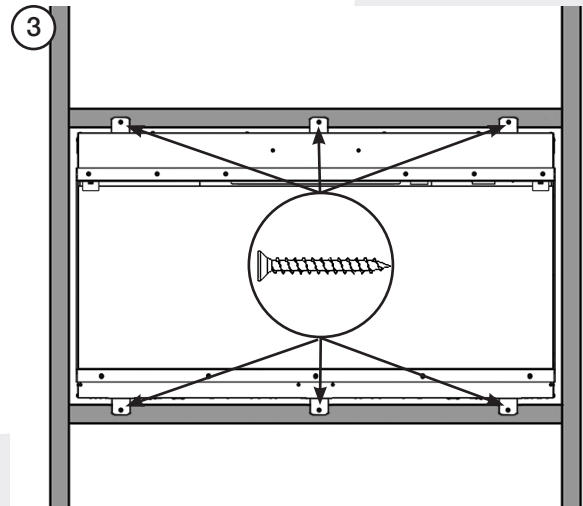

PRE-INSTALLATION

DECORATIVE FRAME

RIGHT VIEWING FACE

FRONT VIEWING FACE

PRE-INSTALLATION

LEFT VIEWING FACE

MOUNTING BRACKET

INSTALLATION

INSTALLATION METHOD 1

INSTALLATION METHOD 2

110RW x4
150RW x6
190RW x6

ALL METHODS

FRONT VIEWING FACE INSTALLATION

AVANTI	A	B
110RW	1138	641
150RW	1538	641
190RW	1988	641

TWO SIDED VIEW INSTALLATION

AVANTI	A	B
110RW	1128	635
150RW	1528	635
190RW	1978	635